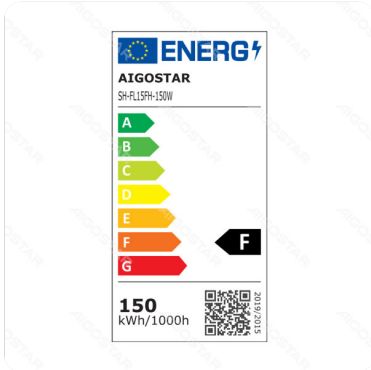

# LED Floodlight Black 150W

Barcode: 8433325310745

## Specification

Dimension	L330*W274*H32.5 mm
Wire length	250mm

## Technical parameters

Voltage	220-240V ~
Luminous flux	13150lm
EEL	F
Current	750mA
CRI	Ra > 70
Beam angle	110°
Hg%	Zero
Power	150W
Incandescent Lamp Power	600W
Frequency	50/60Hz
Color temperature	6500K
DF	>0.9