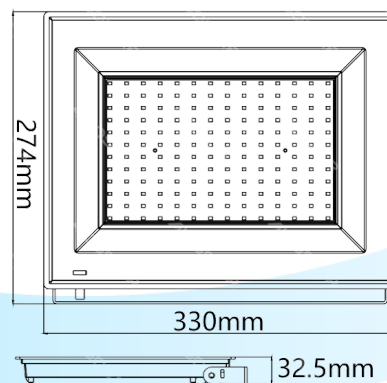

## Specification

Dimension	L330*W274*H32.5 mm
Wire length	250mm

## Dimensional diagram