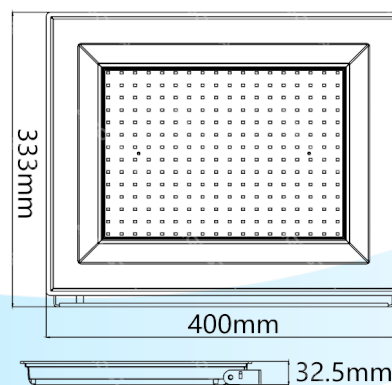

LED Floodlight Black 200W

Barcode: 8433325310752

Feature

Technology	LED
------------	-----

Specification

Dimension	L400*W333*H32.5 mm
Wire length	250mm

Technical parameters

Voltage	220-240V ~
Luminous flux	17600lm
EEL	F
Current	1000mA
CRI	Ra > 70
Beam angle	110°
Hg%	Zero
Power	200W
Incandescent Lamp Power	800W
Frequency	50/60Hz
Color temperature	6500K
DF	>0.9

Dimensional diagram

Certification Download

EEI

[Download](#)