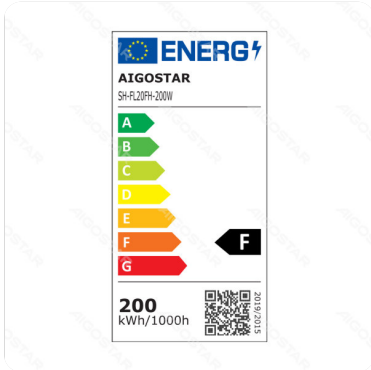

LED Floodlight Black 200W

Barcode: 8433325310752

Feature

Technology	LED
------------	-----

Specification

Dimension	L400*W333*H32.5 mm
Wire length	250mm

Technical parameters

Voltage	220-240V ~
Luminous flux	17600lm
EEL	F
Current	1000mA
CRI	Ra > 70
Beam angle	110°
Hg%	Zero
Power	200W
Incandescent Lamp Power	800W
Frequency	50/60Hz
Color temperature	6500K
DF	>0.9

Application environment

Environment	Outdoor
Working Temperature	-20°C ~ 40°C

IP level	IP65
----------	------

Life span

Life span	25000h
Switching frequency	15000times

Material

Main Materials	Glass&Aluminum
----------------	----------------

Certification

Certification	
---------------	---

Package

Package	pc/color box
Outer Package	pcs/ctn
Unit package qty	1
Outer package qty	Five

Internal parameter

Power consumption per 1,000 hours	200kwh/1000h
-----------------------------------	--------------