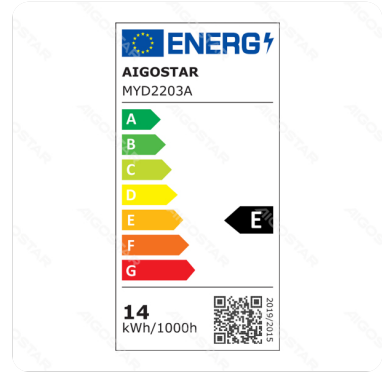

Aluminum wall light 13.5W 6500K

Barcode: 8433325318710

Specification

Dimension	L230*W55*H230 mm
Roll size	D120mm

Technical parameters

Voltage	220-240V~
Luminous flux	1700lm
EEL	E
Current	0.0770A
CRI	Ra≥80
Beam angle	120°
Hg%	Zero
Power	13.5W
Frequency	50/60Hz
Color temperature	6500K
DF	≥0.7

Certification

Certification	 
---------------	---

Package

Package	pc/color box
Outer Package	pcs/ctn
Unit package qty	1
Outer package qty	10

Internal parameter

Power consumption per 1,000 hours	14Kwh/1000h
-----------------------------------	-------------