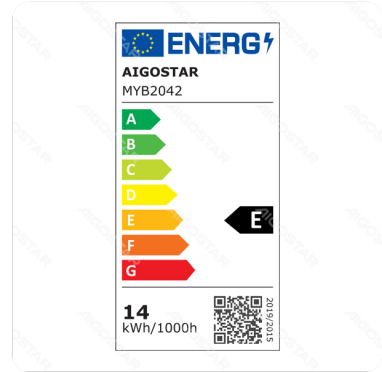

# Aluminum wall light 13.5W 2700K

Barcode: 8433325318727

## Technical parameters

Voltage	220-240V~
Luminous flux	1700lm
EEL	E
Current	0.0760A
CRI	Ra≥80
Beam angle	120°
Hg%	Zero
Power	13.5W
Frequency	50/60Hz
Color temperature	2700K
DF	≥0.7