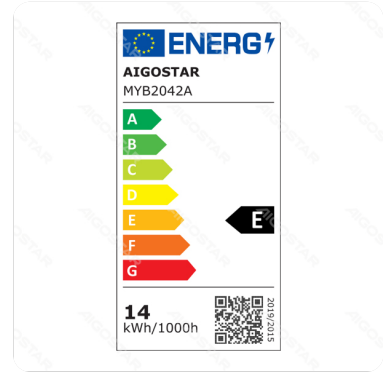

Aluminum wall light 13.5W 6500K

Barcode: 8433325318734

Specification

Dimension	L160*W55*H318 mm
Roll size	D120mm

Technical parameters

Voltage	220-240V~
Luminous flux	1700lm
EEL	E
Current	0.0760A
CRI	Ra≥80
Beam angle	120°
Hg%	Zero
Power	13.5W
Frequency	50/60Hz
Color temperature	6500K
DF	≥0.7

Application environment

Environment	Indoor
Working Temperature	-20°C ~ 40°C

Life span

Life span	20000h
-----------	--------

Material

Shell material	Iron&Aluminum
Main Materials	Iron&Aluminium&Acrylic&Silicone

Certification

Certification	 
---------------	---

Package

Package	pc/color box
Outer Package	pcs/ctn
Unit package qty	1
Outer package qty	10

Internal parameter

Power consumption per 1,000 hours	14Kwh/1000h
-----------------------------------	-------------