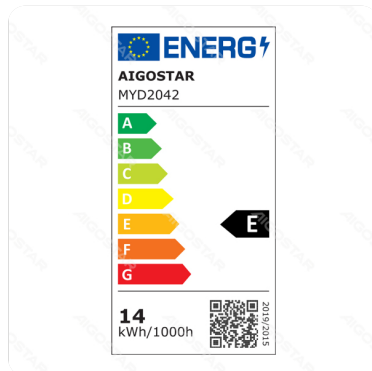

Aluminum pendant light 13.5W 2700K

Barcode: 8433325318741

Specification

Dimension	L230*W120*H1200 mm
Roll size	D120mm

Technical parameters

Voltage	220-240V~
Luminous flux	1700lm
EEL	E
Current	0.0770A
CRI	Ra≥80
Beam angle	120°
Hg%	Zero
Power	13.5W
Frequency	50/60Hz
Color temperature	2700K
DF	≥0.7

Application environment

Environment	Indoor
Working Temperature	-20°C ~ 40°C

Life span

Life span	20000h