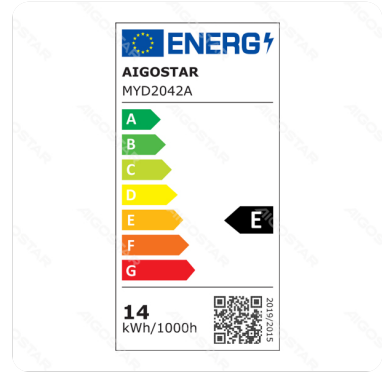

Aluminum pendant light 13.5W 6500K

Barcode: 8433325318758

Specification

Dimension	L230*W120*H1200 mm
Roll size	D120mm

Technical parameters

Voltage	220-240V~
Luminous flux	1700lm
EEL	E
Current	0.0770A
CRI	Ra≥80
Beam angle	120°
Hg%	Zero
Power	13.5W
Frequency	50/60Hz
Color temperature	6500K
DF	≥0.7

Application environment

Environment	Indoor
Working Temperature	-20°C ~ 40°C

Life span

Life span	20000h