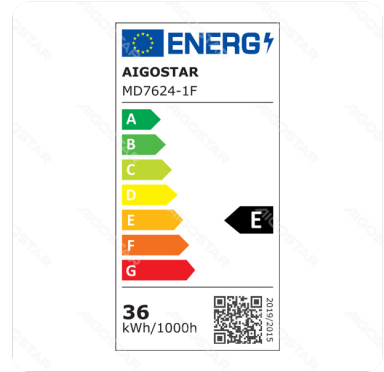

Aluminum pendant light 36W 2700K

Barcode: 8433325318789

Specification

Dimension	L345*W270*H1500 mm
Roll size	D180mm

Technical parameters

Voltage	220-240V~
Luminous flux	4500lm
EEL	E
Current	0.1710A
CRI	Ra≥80
Beam angle	120°
Hg%	Zero
Power	36W
Frequency	50/60Hz
Color temperature	2700K
DF	≥0.9

Application environment

Environment	Indoor
Working Temperature	-20°C ~ 40°C

Life span

Life span	20000h
-----------	--------

Material

Shell material	Iron&Aluminum
Main Materials	Iron&Aluminium&Silicone

Certification

Certification	 
---------------	---

Package

Package	pc/color box
Outer Package	pcs/ctn
Unit package qty	1
Outer package qty	8

Internal parameter

Power consumption per 1,000 hours	36Kwh/1000h
-----------------------------------	-------------