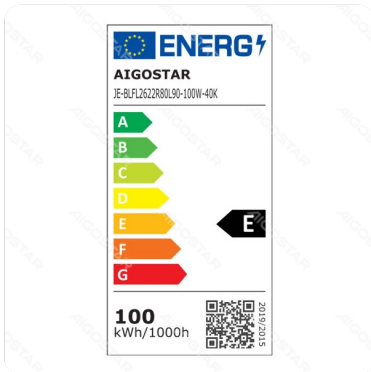

LED Frosted Cover Floodlight with Black Housing, 100W, 4000K

Barcode: 8433325322410

Feature

Technology	LED
------------	-----

Specification

Dimension	L262xW218xH38 mm
Wire length	0.3m
Wire	3x1.0mm ²

Technical parameters

Voltage	220-240V ~
Luminous flux	11000 lm
EEL	E
Current	440mA
CRI	Ra≥80
Beam angle	110°
PF	≥0.9
Hg%	Zero
Power	100W
Frequency	50/60Hz
Color temperature	4000K
IK Protection	IK04
DF	≥0.9

Application environment

Environment	Outdoor
Working Temperature	-20°C ~ 40°C
IP level	IP65

Life span

Life span	15000h
Switching frequency	10000times

Material

Main Materials	Aluminum & PC
----------------	---------------

Certification