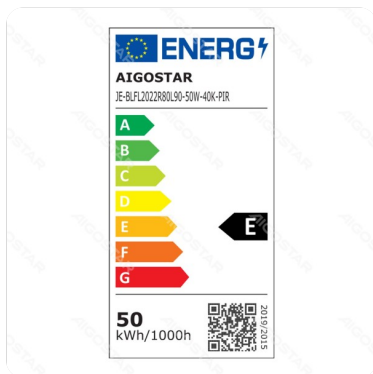

# LED Motion Sensor Frosted Cover Floodlight with Black Housing, 50W, 4000K

Barcode: 8433325322472

## Specification

Dimension	L198xW221xH54 mm
Wire length	0.3m
Wire	3x1.0mm <sup>2</sup>

## Technical parameters

Voltage	220-240V ~
Luminous flux	5500 lm
EEL	E
Current	220mA
CRI	Ra≥80
Beam angle	110°
PF	≥0.9
Hg%	Zero
Power	50W
Frequency	50/60Hz
Color temperature	4000K

IK Protection	IK04
DF	≥0.9