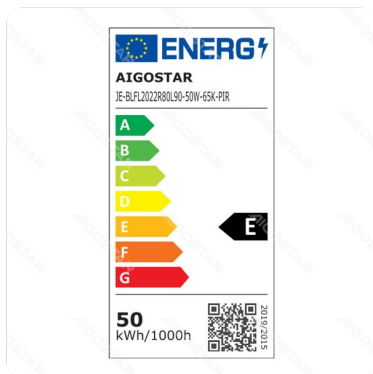

LED Motion Sensor Frosted Cover Floodlight with Black Housing, 50W, 6500K

Barcode: 8433325322489

Feature

Technology	LED
------------	-----

Specification

Dimension	L198xW221xH54 mm
Wire length	0.3m
Wire	3x1.0mm ²

Technical parameters

Voltage	220-240V ~
Luminous flux	5500 lm
EEL	E
Current	220mA
CRI	Ra≥80
Beam angle	110°
PF	≥0.9
Hg%	Zero
Power	50W
Frequency	50/60Hz
Color temperature	6500K

IK Protection	IK04
DF	≥0.9

Application environment

Environment	Outdoor
Working Temperature	-20°C ~ 40°C
IP level	IP65

Life span

Life span	15000h
Switching frequency	10000times

Material

Main Materials	Aluminum & PC
----------------	---------------