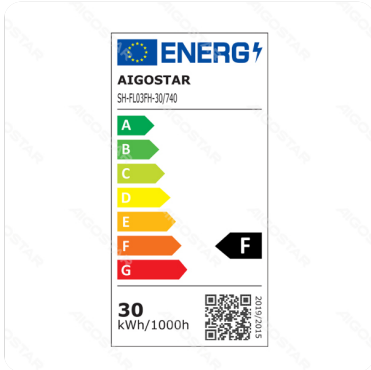

# LED floodlight 30W 4000K

Barcode: 8433325326807

## Specification

Dimension	L150*W122*H27mm
Wire length	225mm

## Technical parameters

Voltage	220-240V ~
Luminous flux	2510lm
EEL	F
Current	150mA
CRI	Ra > 70
Beam angle	110°
PF	>0.9
Hg%	Zero
Power	30W
Incandescent Lamp Power	120W
Frequency	50/60Hz
Color temperature	4000K