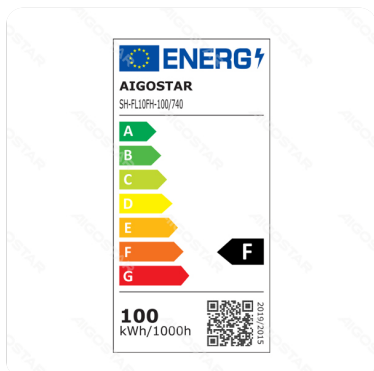

# LED floodlight 100W 4000K

Barcode: 8433325326838

## Technical parameters

Voltage	220-240V ~
Luminous flux	8700lm
EEL	F
Current	500mA
CRI	Ra > 70
Beam angle	110°
PF	>0.9
Hg%	Zero
Power	100W
Incandescent Lamp Power	400W
Frequency	50/60Hz
Color temperature	4000K