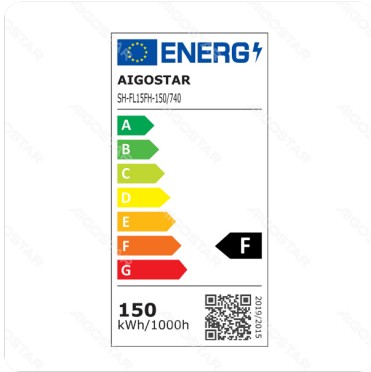

LED floodlight 150W 4000K

Barcode: 8433325326845

Feature

Technology	LED
------------	-----

Specification

Dimension	L330*W274*H32.5mm
Wire length	250mm

Technical parameters

Voltage	220-240V ~
Luminous flux	13150lm
EEL	F
Current	750mA
CRI	Ra > 70
Beam angle	110°
PF	>0.9
Hg%	Zero
Power	150W
Incandescent Lamp Power	600W
Frequency	50/60Hz
Color temperature	4000K

Application environment

Environment	Outdoor
Working Temperature	-20°C ~ 40°C

IP level	IP65
----------	------

Life span

Life span	25000h
Switching frequency	15000times

Material

Main Materials	Glass&Aluminum
----------------	----------------

Certification

Certification	 
---------------	---

Package

Package	pc/color box
Outer Package	pcs/ctn
Unit package qty	1
Outer package qty	Five

Internal parameter

Power consumption per 1,000 hours	150kwh/1000h
-----------------------------------	--------------