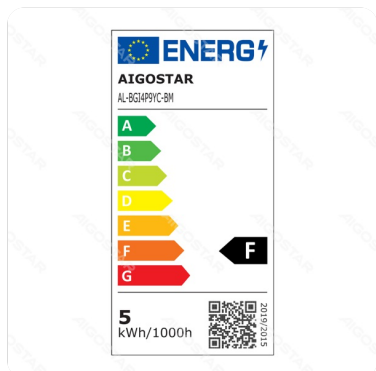

## E27 4.9W RGBW

Barcode: 8433325334758

### Technical parameters

Voltage	220-240V~
Luminous flux	500lm
EEL	F
Current	37mA
CRI	Ra≥80
Beam angle	200°
Hg%	Zero
Power	4.9W
Incandescent Lamp Power	42W
Frequency	50/60Hz
Color temperature	RGB+2700K-6500K
DF	≥0.7