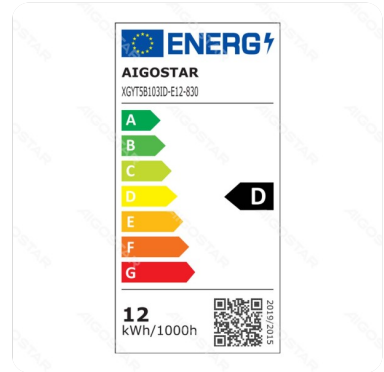

T5 tube set 12W 0.9m 3000K 150lm/W , with connection cable

Barcode: 8433325334826

Specification

MEAS	L88*W3.2*H4.3 cm
Technology	LED

Technical parameters

Voltage	220-240V
Luminous flux	1800lm
EEL	D
Current	99mA
CRI	Ra≥80
Beam angle	120°
Power	12W
Incandescent Lamp Power	115W
Frequency	50/60Hz
Color temperature	3000K
DF	≥0.7