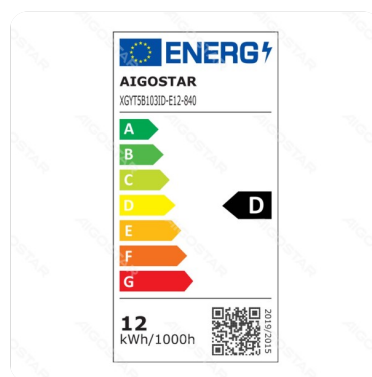

T5 tube set 12W 0.9m 4000K 150lm/W , with connection cable

Barcode: 8433325334833

Specification

MEAS	L88*W3.2*H4.3 cm
Technology	LED

Technical parameters

Voltage	220-240V
Luminous flux	1800lm
EEL	D
Current	99mA
CRI	Ra≥80
Beam angle	120°
Power	12W
Incandescent Lamp Power	115W
Frequency	50/60Hz
Color temperature	4000K
DF	≥0.7

Material

Shell material	Iron
Main Materials	Glass&Iron

Certification

Certification	 
---------------	---

Package

Package	pc/color box
Outer Package	pcs/ctn
Unit package qty	1
Outer package qty	25

Internal parameter