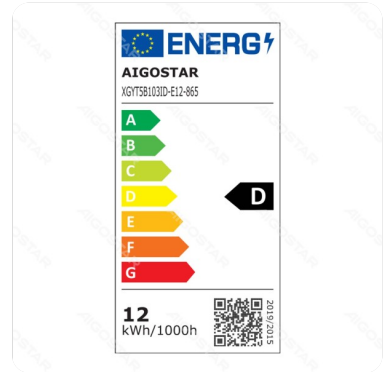

# T5 tube set 12W 0.9m 6500K 150lm/W , with connection cable

Barcode: 8433325334840

## Specification

MEAS	L88*W3.2*H4.3 cm
Technology	LED

## Technical parameters

Voltage	220-240V
Luminous flux	1800lm
EEL	D
Current	99mA
CRI	Ra≥80
Beam angle	120°
Power	12W
Incandescent Lamp Power	115W
Frequency	50/60Hz
Color temperature	6500K
DF	≥0.7