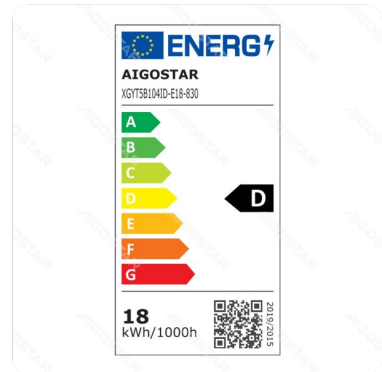

T5 tube set 18W 1.2m 3000K 150lm/W , with connection cable

Barcode: 8433325334857

Specification

MEAS	L118*W3.2*H4.3 cm
Technology	LED

Technical parameters

Voltage	220-240V
Luminous flux	2700lm
EEL	D
Current	145mA
CRI	Ra≥80
Beam angle	120°
Power	18W
Incandescent Lamp Power	162W
Frequency	50/60Hz
Color temperature	3000K
DF	≥0.7

Material

Shell material	Iron
Main Materials	Glass&Iron

Certification

Certification	 
---------------	---

Package

Package	pc/color box
Outer Package	pcs/ctn
Unit package qty	1
Outer package qty	25

Internal parameter