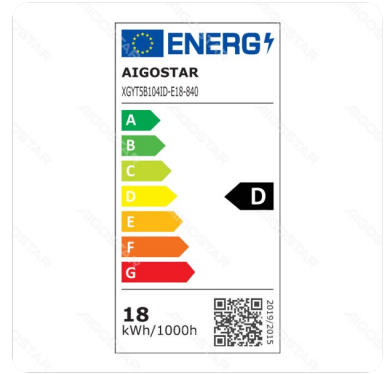

T5 tube set 18W 1.2m 4000K 150lm/W , with connection cable

Barcode: 8433325334864

Specification

MEAS	L118*W3.2*H4.3 cm
Technology	LED

Technical parameters

Voltage	220-240V
Luminous flux	2700lm
EEL	D
Current	145mA
CRI	Ra≥80
Beam angle	120°
Power	18W
Incandescent Lamp Power	162W
Frequency	50/60Hz
Color temperature	4000K
DF	≥0.7

Material

Shell material	Iron
Main Materials	Glass&Iron

Certification

Certification	 
---------------	---

Package

Package	pc/color box
Outer Package	pcs/ctn
Unit package qty	1
Outer package qty	25

Internal parameter