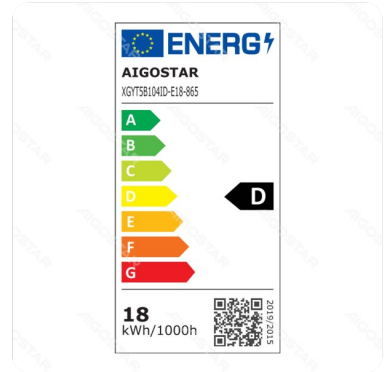

T5 tube set 18W 1.2m 6500K 150lm/W , with connection cable

Barcode: 8433325334871

Specification

MEAS	L118*W3.2*H4.3 cm
Technology	LED

Technical parameters

Voltage	220-240V
Luminous flux	2700lm
EEL	D
Current	145mA
CRI	Ra≥80
Beam angle	120°
Power	18W
Incandescent Lamp Power	162W
Frequency	50/60Hz
Color temperature	6500K
DF	≥0.7

Material

Shell material	Iron
Main Materials	Glass&Iron

Certification

Certification	 
---------------	---

Package

Package	pc/color box
Outer Package	pcs/ctn
Unit package qty	1
Outer package qty	25

Internal parameter