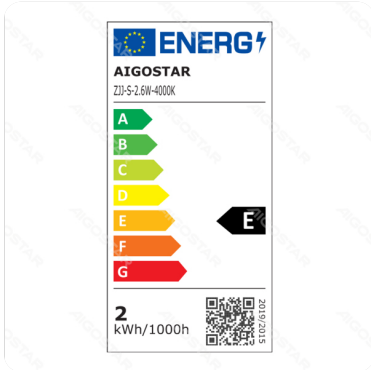

Shadowless Adapter Light - Square

Barcode: 8433325338794

Package

Package	pc/color box
Outer Package	pcs/ctn
Outer package qty	Forty

Certification Download

Instruction
manual

Download

EEL