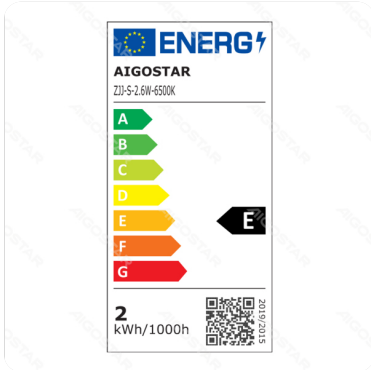

# Shadowless Adapter Light - Square

Barcode: 8433325338817