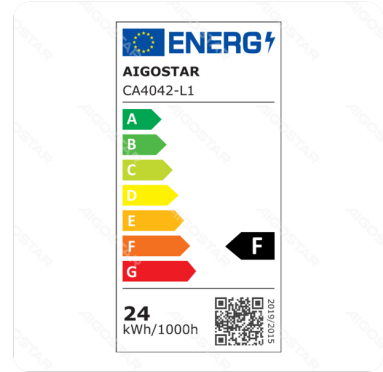

3-blade ceiling fan 24W

Barcode: 8433325358037

Specification

Dimension	Φ1066*500 mm
-----------	--------------

Technical parameters

Voltage	220-240V~
Luminous flux	2750lm
EEL	F
Current	166mA
CRI	Ra≥80
Beam angle	120°
Hg%	Zero
Power	Light: 24W Fan: 30W
Incandescent Lamp Power	147W
Frequency	50/60 Hz
Color temperature	2700-6500K
RPM	80-250RPM
Speed setting	6
DF	≥0.7
Maximum Volume	50dB

Application environment

Environment	Indoor
Working Temperature	-20°C~40°C

Applicable area	15~20m ²
-----------------	---------------------

Life span

Life span	20000h
-----------	--------

Material

Shell material	Iron
Main Materials	Iron & Copper & ABS