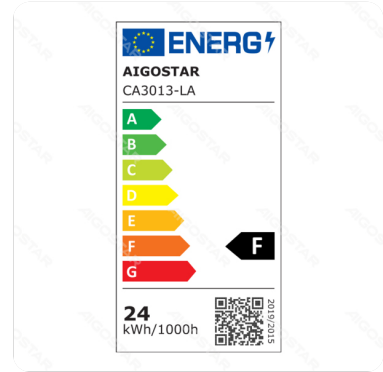

4-blade ceiling fan 24W

Barcode: 8433325358044

Specification

Dimension	Φ1320*480 mm
-----------	--------------

Technical parameters

Voltage	220-240V~
Luminous flux	2750lm
EEL	F
Current	147mA
CRI	Ra≥80
Beam angle	120°
Hg%	Zero
Power	Light: 24W Fan: 30W
Incandescent Lamp Power	147W
Frequency	50/60 Hz
Color temperature	2700-6500K
RPM	80-200RPM
Speed setting	6
DF	≥0.7
Maximum Volume	50dB

Application environment

Environment	Indoor
Working Temperature	-20°C~40°C

Applicable area	20~30m ²
-----------------	---------------------

Life span

Life span	20000h
-----------	--------

Material

Shell material	Iron
Main Materials	Iron & Copper & ABS