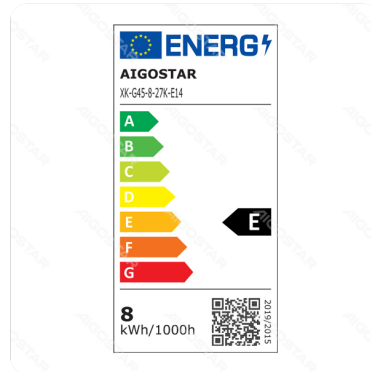

LED Filament Bulb (Clear) G45 E14 8W

Barcode: 8433325358877

Feature

Technology	LED
------------	-----

Specification

Dimension	D45*H80 mm
Lampholder	E14

Technical parameters

Voltage	220-240V ~
Luminous flux	880lm
EEL	E
Current	70mA
CRI	Ra≥80
Beam angle	330°
Power	8W
Incandescent Lamp Power	64W
Frequency	50/60Hz
Color temperature	2700K
DF	≥0.5

Application environment

Environment	Indoor
Working Temperature	-10°C ~ 40°C

Life span

Life span	25000h
Switching frequency	>7500times

Material

Shell material	Glass
Main Materials	Glass

Certification

Certification	
---------------	---