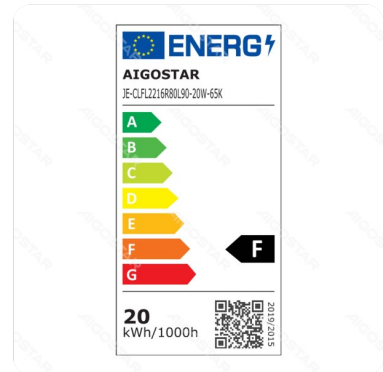

Portable work light 20W 6500K 1.8m power cord

Barcode: 8433325360511

Feature

Technology	LED
------------	-----

Specification

Dimension	L220*W155*H36.5 mm
Wire length	1.8m
Wire	3x1.0mm ²

Technical parameters

Voltage	220-240V ~
Luminous flux	1800lm
EEL	F
Current	88mA
CRI	Ra≥70
Beam angle	110°
Hg%	Zero
Power	20W
Frequency	50/60Hz
Color temperature	6500K
IK Protection	IK04
DF	≥ 0.9

Application environment

Environment	Outdoor
Working Temperature	-20°C ~ 40°C
IP level	IP65

Life span

Life span	15000h
Switching frequency	10000times

Material

Main Materials	Aluminum & glass
----------------	------------------

Certification

Certification	 
---------------	---

Package

Package	pc/color box
Outer Package	pcs/ctn
Unit package qty	1
Outer package qty	10