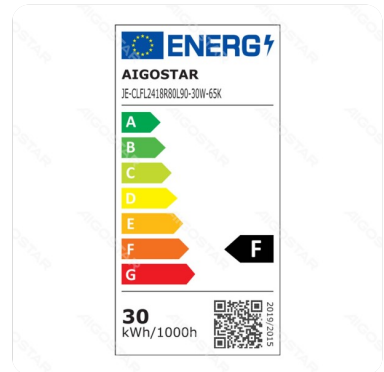

# Portable work light 30W 6500K 1.8m power cord

Barcode: 8433325360528

## Specification

Dimension	L240*W183*H38 mm
Wire length	1.8m
Wire	3x1.0mm <sup>2</sup>

## Technical parameters

Voltage	220-240V ~
Luminous flux	2700lm
EEL	F
Current	132mA
CRI	Ra≥70
Beam angle	110°
Hg%	Zero
Power	30W
Frequency	50/60Hz
Color temperature	6500K
IK Protection	IK04
DF	≥ 0.9