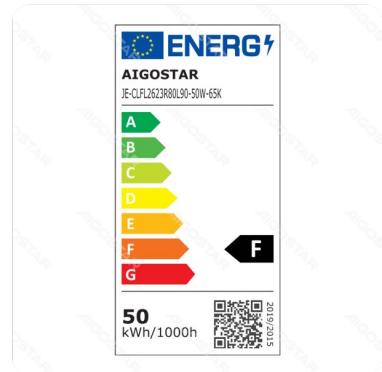

# Portable work light 50W 6500K 1.8m power cord

Barcode: 8433325360535

## Specification

Dimension	L260*W223*H39 mm
Wire length	1.8m
Wire	3x1.0mm <sup>2</sup>

## Technical parameters

Voltage	220-240V ~
Luminous flux	4500lm
EEL	F
Current	220mA
CRI	Ra≥70
Beam angle	110°
Hg%	Zero
Power	50W
Frequency	50/60Hz
Color temperature	6500K
IK Protection	IK04
DF	≥ 0.9