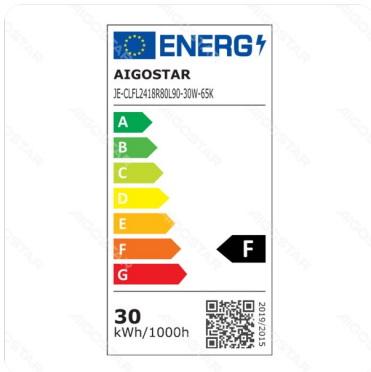

2*30W floodlights + extendable bracket (60-160cm) set with 3m cable

Barcode: 8433325360559

Feature

Technology	LED
------------	-----

Specification

Dimension	L240*W183*H38 mm
Wire length	3m
Wire	3x1.0mm ²

Technical parameters

Voltage	220-240V ~
Luminous flux	2700lm
EEL	F
Current	132mA
CRI	Ra≥70
Beam angle	110°
Hg%	Zero
Power	30W*2
Frequency	50/60Hz
Color temperature	6500K
IK Protection	IK04
DF	≥ 0.9

Application environment

Environment	Outdoor
Working Temperature	-20°C ~ 40°C
IP level	IP65

Life span

Life span	15000h
Switching frequency	10000times

Material

Main Materials	Aluminum & glass
----------------	------------------

Certification

Certification	 
---------------	---

Package

Package	pc/color box
Outer Package	pcs/ctn
Unit package qty	1
Outer package qty	6