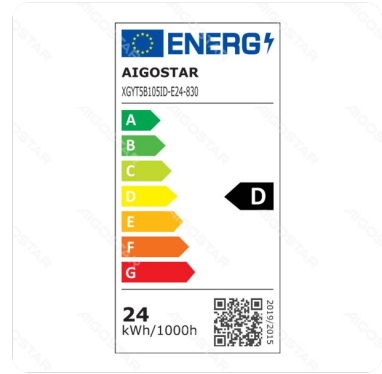

# T5 tube set 24W 1.5m 3000K 150lm/W , with connection cable

Barcode: 8433325364588

## Specification

MEAS	L148*W3.2*H4.3 cm
Technology	LED

## Technical parameters

Voltage	220-240V
Luminous flux	3600lm
EEL	D
Current	175mA
CRI	Ra≥80
Beam angle	120°
Power	24W
Incandescent Lamp Power	207W
Frequency	50/60Hz
Color temperature	3000K
DF	≥0.7