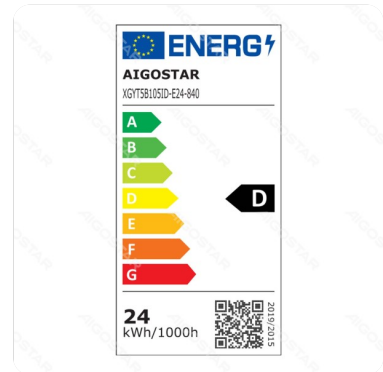

T5 tube set 24W 1.5m 4000K 150lm/W , with connection cable

Barcode: 8433325364595

Specification

MEAS	L148*W3.2*H4.3 cm
Technology	LED

Technical parameters

Voltage	220-240V
Luminous flux	3600lm
EEL	D
Current	175mA
CRI	Ra≥80
Beam angle	120°
Power	24W
Incandescent Lamp Power	207W
Frequency	50/60Hz
Color temperature	4000K
DF	≥0.7

Material

Shell material	Iron
Main Materials	Glass&Iron

Certification

Certification	 
---------------	---

Package

Package	pc/color box
Outer Package	pcs/ctn
Unit package qty	1
Outer package qty	25

Internal parameter