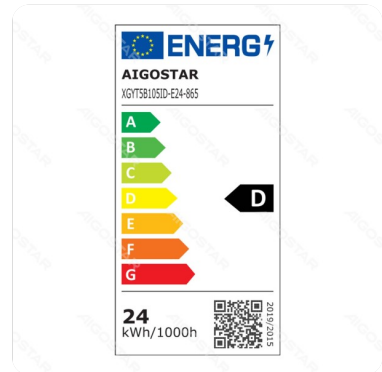

T5 tube set 24W 1.5m 6500K 150lm/W , with connection cable

Barcode: 8433325364601

Specification

MEAS	L148*W3.2*H4.3 cm
Technology	LED

Technical parameters

Voltage	220-240V
Luminous flux	3600lm
EEL	D
Current	175mA
CRI	Ra≥80
Beam angle	120°
Power	24W
Incandescent Lamp Power	207W
Frequency	50/60Hz
Color temperature	6500K
DF	≥0.7

Material

Shell material	Iron
Main Materials	Glass&Iron

Certification

Certification	 
---------------	---

Package

Package	pc/color box
Outer Package	pcs/ctn
Unit package qty	1
Outer package qty	25

Internal parameter