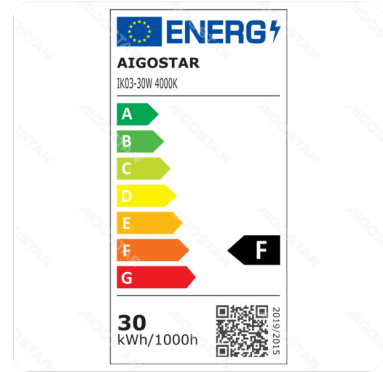

LED Floodlight

Barcode: 8433325219710

Specification

Dimension	L154xW170xH31mm
Wire length	25cm
Technology	LED

Technical parameters

Voltage	220-240V
Luminous flux	2700lm
EEL	F
Current	130mA
CRI	Ra>80
Beam angle	110°
Power	30W
Incandescent Lamp Power	30W
Frequency	50/60Hz
Color temperature	4000K
Power consumption per 1,000 hours	30kwh/1000h
IK Protection	IK07

Application environment

Environment	Outdoor
Working Temperature	-10°C ~ 50°C
Protection	IP65

Life span

Life span	30000h
Switching frequency	100000times

Material

Main Materials	Glass&Aluminum
----------------	----------------