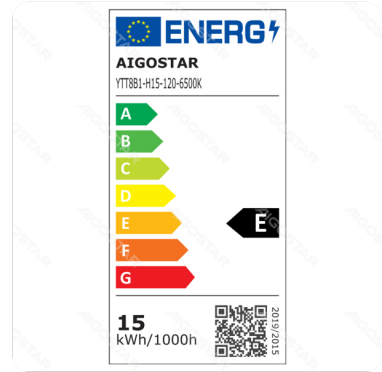

# LED T8 tube(high lumen)

Barcode: 8433325188221

## Specification

Dimension	D28*H893mm
Lampholder	G13
Technology	LED
Length	0.9m

## Technical parameters

Voltage	50/60Hz
Luminous flux	1800lm
EEL	E
Current	120mA
CRI	Ra≥80
Beam angle	180°
Hg%	<0.1%
Power	15W
Incandescent Lamp Power	115W
Frequency	50Hz/60Hz
Color temperature	6500K
Power consumption per 1,000 hours	15kwh/1000h