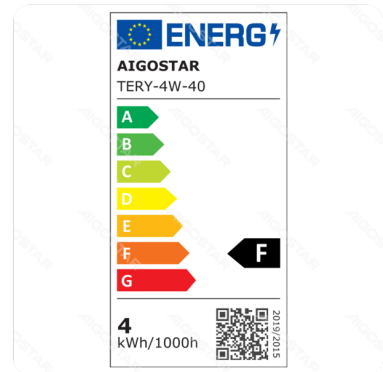

# E6 LED Flush-mounted Round Downlight 4W Natural Light

Barcode: 8433325210014

## Specification

Dimension	φ98*H25.5mm
Wire length	15mm
Cutout size	Φ77-82mm
Technology	LED

## Technical parameters

Voltage	200-240V~
Luminous flux	380lm
EEL	F
Current	24mA
CRI	Ra≥80
Beam angle	100°
Hg%	0.001%
Power	4W
Incandescent Lamp Power	31W
Frequency	50/60Hz
Color temperature	4000K
Power consumption per 1,000 hours	4kwh/1000h
IK Protection	IK03