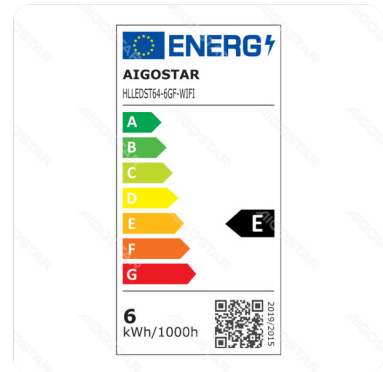

WiFi WB Smart Filament Bulb ST64 E27(Amber)

Barcode: 8433325214036

Specification

Dimension	D64*H138mm
Lampholder	E27
Technology	LED

Technical parameters

Voltage	220-240V~
Luminous flux	806lm
EEL	E
Current	40mA
CRI	Ra≥80
Beam angle	360°
Hg%	Zero
Power	6W
Incandescent Lamp Power	60W
Frequency	50/60Hz
Color temperature	2700K-6500K
Power consumption per 1,000 hours	6kwh/1000h

Application environment

Environment	Indoor
Working Temperature	-10°C ~ 40°C

Life span

Life span	15000h
Switching frequency	7500times

Material

Main Materials	Glass
----------------	-------

Certification

Certification	  
---------------	---