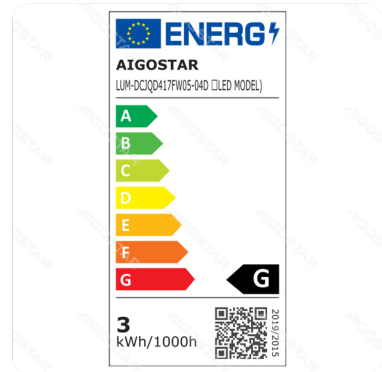

# LED wall light with USB

Barcode: 8433325211264

## Specification

Dimension	L416*W45*H23mm
Wire length	0.5m
Technology	LED

## Technical parameters

Voltage	DC5V
Luminous flux	120lm
Current	1A
CRI	Ra≥80
Beam angle	120°
Hg%	Zero
Power	2.5W
Color temperature	4000K
Power consumption per 1,000 hours	5kwh/1000h
Battery working time	4h