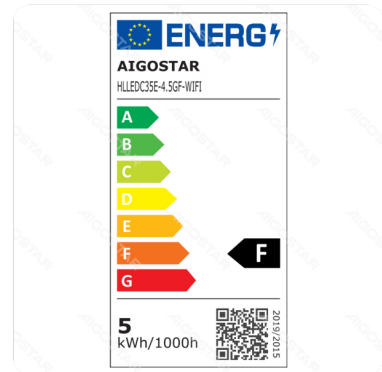

WiFi WB Smart Filament Bulb C35 E27(Amber)

Barcode: 8433325227319

Specification

Dimension	D35*H92mm
Lampholder	E27
Technology	LED

Technical parameters

Voltage	220-240V~
Luminous flux	470lm
EEL	F
Current	37mA
CRI	Ra≥80
Beam angle	360°
Hg%	Zero
Power	4.5W
Incandescent Lamp Power	40W
Frequency	50/60Hz
Color temperature	2700K-6500K
Power consumption per 1,000 hours	4.5kwh/1000h

Application environment

Environment	Indoor
Working Temperature	-10°C ~ 40°C

Life span

Life span	15000h
Switching frequency	7500times

Material

Shell material	Glass
Main Materials	Glass

Certification

Certification	
---------------	---