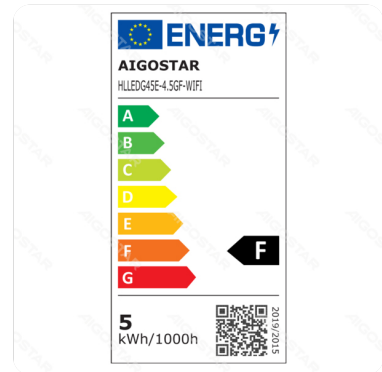

WiFi WB Smart Filament Bulb G45 E27(Amber)

Barcode: 8433325227272

Specification

Dimension	D45*H81.5mm
Lampholder	E27
Technology	LED

Technical parameters

Voltage	220-240V~
Luminous flux	470lm
EEL	F
Current	37mA
CRI	Ra≥80
Beam angle	360°
Hg%	Zero
Power	4.5W
Incandescent Lamp Power	40W
Frequency	50/60Hz
Color temperature	2700K-6500K
Power consumption per 1,000 hours	4.5kwh/1000h

Application environment

Environment	Indoor
Working Temperature	-10°C ~ 40°C

Life span

Life span	15000h
Switching frequency	7500times

Material

Shell material	Glass
Main Materials	Glass

Certification

Certification	 
---------------	---