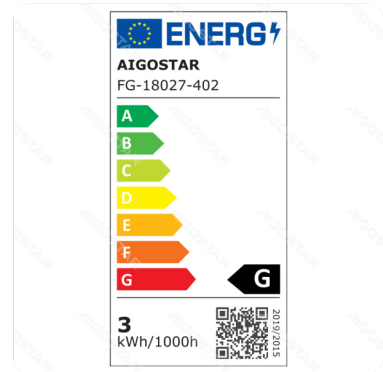

LED clip lamp(rechargeable)

Barcode: 8433325220624

Specification

Dimension	W58*D122*H485.6mm
Wire length	1m
Technology	LED

Technical parameters

Voltage	DC5V
Luminous flux	210lm
Current	600mA
CRI	Ra≥80
Beam angle	120°
Hg%	Zero
Power	3W
Color temperature	4000K
Power consumption per 1,000 hours	3kwh/1000h
Battery working time	3-7-30h

Application environment

Environment	Indoor
Working Temperature	0°C ~ 40°C

Capacity

Battery capacity	1800mAh
------------------	---------

Life span

Life span	20000h
-----------	--------

Material

Shell material	ABS
Main Materials	ABS