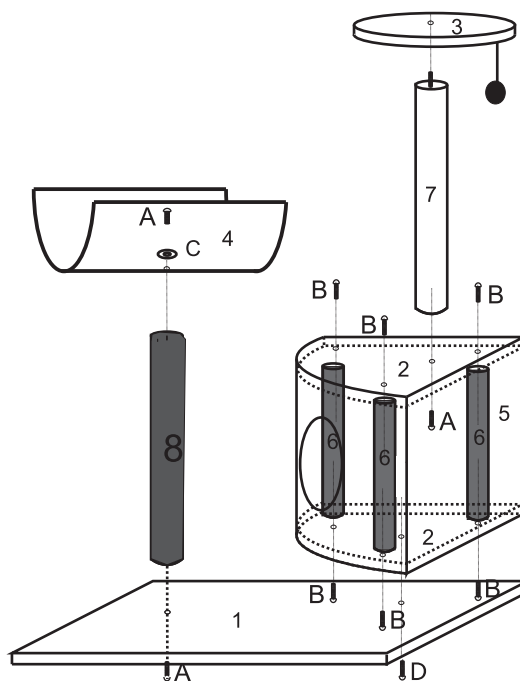

1PC SIZE 400MM*335MM*20MM

2PCS SIZE 310MM*310MM*20MM

1PC SIZE 290MM*290MM*20MM

1PC SIZE 330MM*330MM*255MM

1PC
SIZE 290MM*260MM*80MM

3PCS SIZE Φ 36X215MM

1PC SIZE Φ 68X350MM

1PC SIZE Φ 68X350MM

Kaparófa macskáknak **HU**

AIGOITALIA S.R.L.
MONZA (MB) VIA
MONTE BARRO 19
IT11451750969
MADE IN CHINA
WWW.NOBLEZA.EU

| Accessory | Size | Quantity |
|-----------|-----------|----------|
| A | 8mm*40mm | 3pcs |
| B | 6mm*30mm | 6pcs |
| C | 10mm*25mm | 1pc |
| D | 8mm*32mm | 1pc |
| 5mm | 5mm | 1pc |