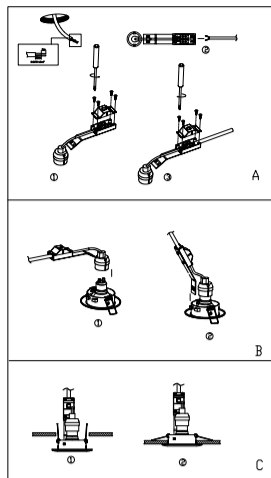

INSTALLATIONSPLAN

WARNUNG:
1. DIESES PRODUKT MUSS VON FACHLEUTEN INSTALLIERT WERDEN.
2. DIESES PRODUKT IST FÜR UMGEBUNGEN MIT HOHER LUFTFEUCHTIGKEIT STRENGSTENS VERBOTEN.
3. DAS PRODUKT KANN NICHT VERWENDET WERDEN, WENN DAS GEHÄUSE SCHWER BESCHÄDIGT ODER DIE LINSE ZERBROCHEN IST.
4. DIESES PRODUKT IST NICHT FÜR DIE ABDECKUNG MIT WÄRMEISOLIERENDEM MATERIAL GEEIGNET.
5. DAMIT DIE LAMPE RICHTIG INSTALLIERT WERDEN KANN, LESEN SIE BITTE DIESE ANLEITUNG SORGFÄLTIG DURCH UND BEWAHREN SIE SIE NACH DEM AUSPACKEN GUT AUF.
6. BEI DER INSTALLATION MUSS ZUERST DIE STROMZUFUHR UNTERBROCHEN WERDEN.

HU MŰSZAKI ADATOK

GU10 CE-szám	LMP-M16GU10W05A-14B
reflektorszerelvény CE-szám	YH01
Teljesítmény (W)	4.5W
Színhőmérséklet (K)	3000K/4000K/6500K
LED-modell energiateljesítmény osztály	F