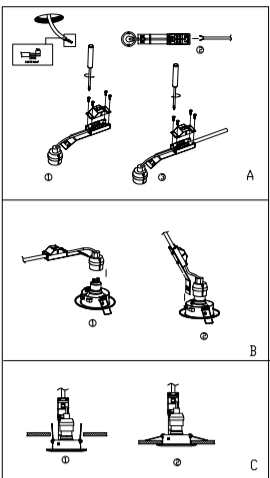

EN SPECIFICATION

GU10 CE No.	LMP-M16GU10W05A-14B
spotlight fitting CE No.	YH01
Power(W)	4.5W
Color temperature(K)	3000K/4000K/6500K
LED model energy efficiency class	F

INSTALLATION DIAGRAM

WARNING:
 1. THIS PRODUCT MUST BE INSTALLED BY PROFESSIONALS.
 2. THIS PRODUCT IS STRICTLY FORBIDDEN FOR HIGH HUMIDITY ENVIRONMENT.
 3. THE PRODUCT CAN'T BE USED IF THE SHELL IS SERIOUSLY DAMAGED OR THE LENS IS BROKEN.
 4. THIS PRODUCT IS NOT SUITABLE FOR COVERED BY HEAT INSULATING MATERIAL.
 5. IN ORDER TO MAKE THE LAMP INSTALLED CORRECTLY, PLEASE READ THIS MANUAL CAREFULLY AND KEEP IT PROPERLY AFTER UNPACKING.
 6. DURING INSTALLATION, THE POWER SUPPLY MUST BE CUT OFF FIRST.