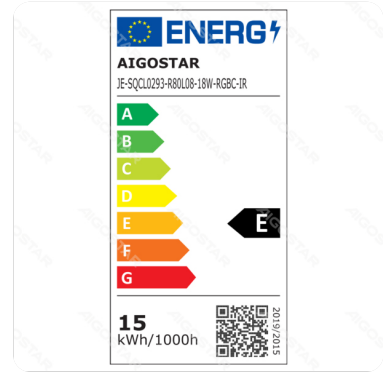

# LED ULTRATHIN CEILING LIGHT

Barcode: 8433325294847

## Specification

Dimension	φ293*26mm
Technology	LED

## Technical parameters

Voltage	220-240V ~
Luminous flux	1900lm
EEL	E
Current	105mA
CRI	Ra>80
Beam angle	120°
PF	>0.9
Hg%	Zero
Power	18W (CCT 16W,RGB 2W)
Incandescent Lamp Power	120W
Frequency	50/60Hz
Color temperature	3000K-6500K
Power consumption per 1,000 hours	16kWh/1000h