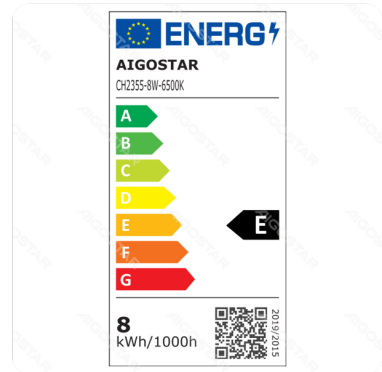

T5 bracket light

Barcode: 8433325188450

Specification

Dimension	L573*W22*H30mm
Wire length	1.5m
Technology	LED
Length	0.6m

Technical parameters

Voltage	220-240V~
Luminous flux	960lm
EEL	E
Current	60mA
CRI	Ra≥80
Beam angle	120°
Hg%	Zero
Power	8W
Incandescent Lamp Power	69W
Frequency	50Hz
Color temperature	6500K
Power consumption per 1,000 hours	8kwh/1000h

Application environment

Environment	Indoor
Working Temperature	-20°C ~ 45°C

Life span

Life span	35000h
Switching frequency	> 15000times

Material

Main Materials	PC
----------------	----

Certification

Certification	
---------------	---