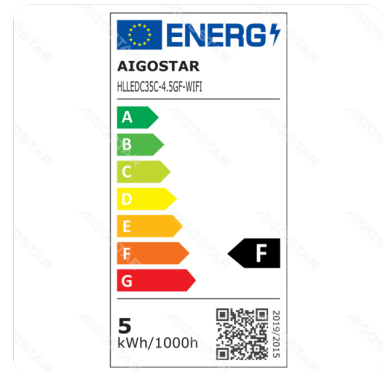

WiFi WB Smart Filament Bulb C35 E14(Amber)

Barcode: 8433325227333

Specification

Dimension	D35*H119mm
Lampholder	E14
Technology	LED

Technical parameters

Voltage	220-240V~
Luminous flux	470lm
EEL	F
Current	37mA
CRI	Ra≥80
Beam angle	360°
Hg%	Zero
Power	4.5W
Incandescent Lamp Power	40W
Frequency	50/60Hz
Color temperature	2700K-6500K
Power consumption per 1,000 hours	4.5kwh/1000h

Application environment

Environment	Indoor
Working Temperature	-10°C ~ 40°C

Life span

Life span	15000h
Switching frequency	7500times

Material

Shell material	Glass
Main Materials	Glass

Certification

Certification	
---------------	---