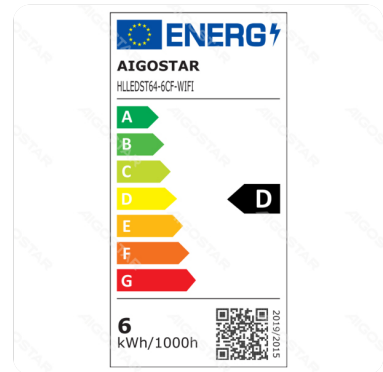

# WiFi WB Smart Filament Bulb ST64 E27(Clear)

Barcode: 8433325214029

## Specification

Dimension	D64*H138mm
Lampholder	E27
Technology	LED

## Technical parameters

Voltage	220-240V~
Luminous flux	850lm
EEL	D
Current	40mA
CRI	Ra≥80
Beam angle	360°
Hg%	Zero
Power	6W
Incandescent Lamp Power	60W
Frequency	50/60Hz
Color temperature	2700K-6500K
Power consumption per 1,000 hours	6kwh/1000h