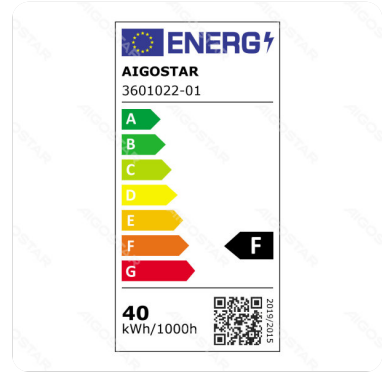

Ceiling Fan with Lights 60W 3000-6500K

Barcode: 8433325306489

Specification

Dimension	Φ490*140mm
Technology	LED

Technical parameters

Voltage	220-240V~
Luminous flux	4400lm
EEL	F
Current	500mA
CRI	Ra≥80
Beam angle	120°
Hg%	Zero
Power	CCT: 40W Fan motor: 20W
Frequency	50/60Hz
Color temperature	3000K-6500K
Power consumption per 1,000 hours	40kWh/1000h

Application environment

Environment	Indoor
Working Temperature	-10°C ~ 40°C

Life span

Life span	25000h
-----------	--------

Material

Main Materials	PS&Steel
----------------	----------

Certification

Certification	 
---------------	---