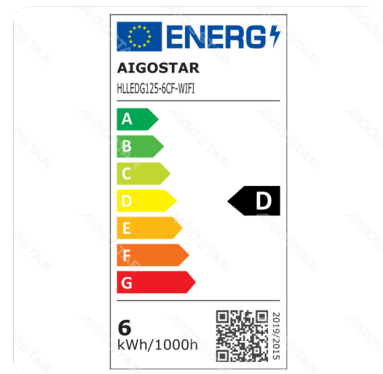

WiFi WB Smart Filament Bulb G125 E27(Clear)

Barcode: 8433325214005

Specification

Dimension	D125*H163mm
Lampholder	E27
Technology	LED

Technical parameters

Voltage	220-240V~
Luminous flux	850lm
EEL	D
Current	40mA
CRI	Ra≥80
Beam angle	360°
Hg%	Zero
Power	6W
Incandescent Lamp Power	60W
Frequency	50/60Hz
Color temperature	2700K-6500K
Power consumption per 1,000 hours	6kwh/1000h

Application environment

Environment	Indoor
Working Temperature	-10°C ~ 40°C

Life span

Life span	15000h
Switching frequency	7500times

Material

Main Materials	Glass
----------------	-------

Certification

Certification	  
---------------	---