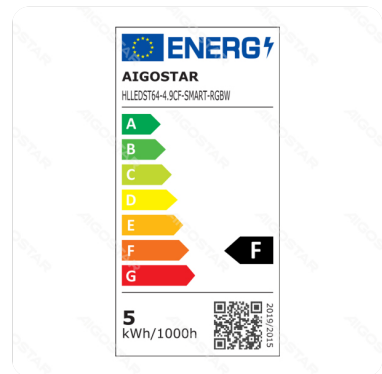

# WB Smart Filament Bulb ST64 E27 4.9W RGBW

Barcode: 8433325293642

## Specification

Dimension	D64*H138mm
Lampholder	E27
Technology	LED

## Technical parameters

Voltage	220-240V~
Luminous flux	420lm
EEL	F
Current	42mA
CRI	Ra≥80
Beam angle	300°
Hg%	Zero
Power	4.9W
Incandescent Lamp Power	35W
Frequency	50/60Hz
Color temperature	2700K
Power consumption per 1,000 hours	4.9kwh/1000h